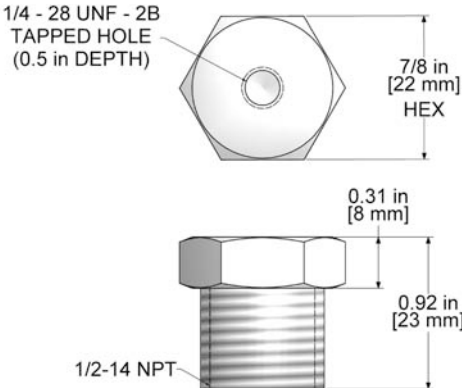

NPT Adapter Studs

MH108-14B

1/2" NPT to 1/4-28 adapter

MH108-16B

1/4" NPT to 1/4-28 adapter